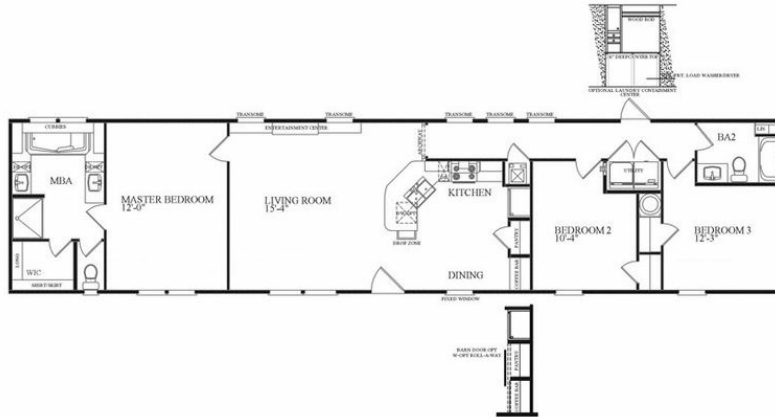

THE CHARLOTTE

THE CHARLOTTE

Model number: 45TFC18763OH17

3 beds • 2 baths • 1368 sq.ft. • 18' width • 76' depth

Our home building facilities invest in continuous product and process improvements. Plans, dimensions, features, materials, specifications and availability are subject to change without notice or obligation. Renderings and floor plans are representative likenesses of our homes and may differ from the actual homes. We invite you to tour a Home Center near you and inspect the highest value in quality housing available or call (817) 237-6706 to speak with a Home Consultant. Copyright 2017, CMH. All rights reserved.