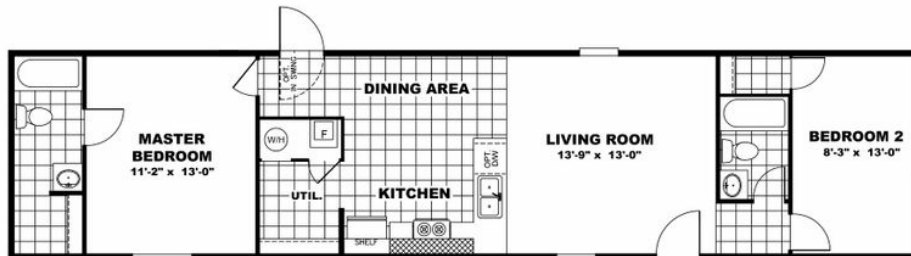

DELIGHT Model number:

2 beds • 2 baths • 820 sq.ft. • 14' width • 60' depth

Our home building facilities invest in continuous product and process improvements. Plans, dimensions, features, materials, specifications and availability are subject to change without notice or obligation. Renderings and floor plans are representative likenesses of our homes and may differ from the actual homes. We invite you to tour a Home Center near you and inspect the highest value in quality housing available or call (817) 237-6706 to speak with a Home Consultant. Copyright 2017, CMH. All rights reserved.