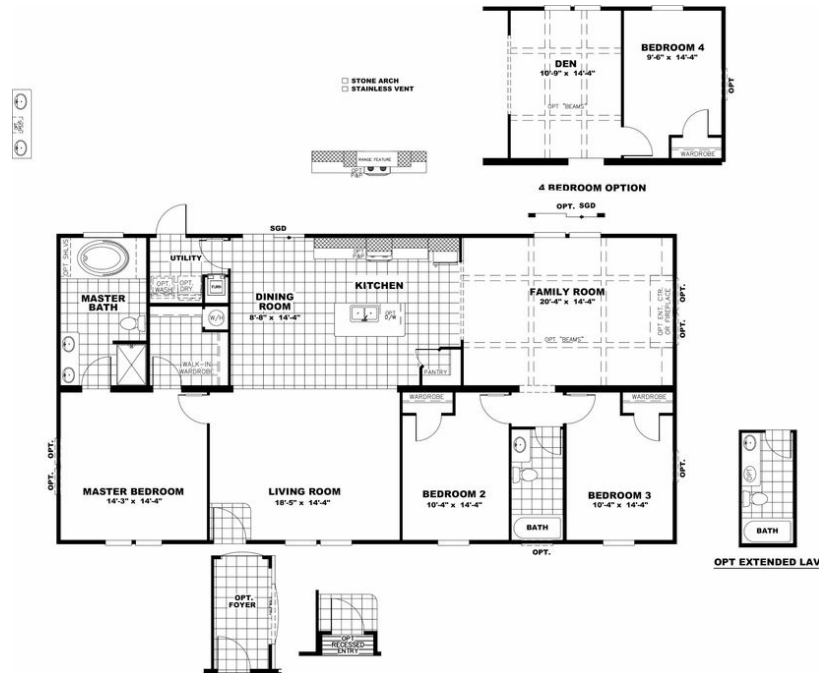

THE DINO 32

THE DINO 32 Model number: 32LBT32603AH19

3 beds • 2 baths • 1920 sq.ft. • 32' width • 60' depth

Our home building facilities invest in continuous product and process improvements. Plans, dimensions, features, materials, specifications and availability are subject to change without notice or obligation. Renderings and floor plans are representative likenesses of our homes and may differ from the actual homes. We invite you to tour a Home Center near you and inspect the highest value in quality housing available or call (817) 237-6706 to speak with a Home Consultant. Copyright 2017, CMH. All rights reserved.

THE DINO 32 Model number: 32LBT32603AH19

3 beds • 2 baths • 1920 sq.ft. • 32' width • 60' depth

Our home building facilities invest in continuous product and process improvements. Plans, dimensions, features, materials, specifications and availability are subject to change without notice or obligation. Renderings and floor plans are representative likenesses of our homes and may differ from the actual homes. We invite you to tour a Home Center near you and inspect the highest value in quality housing available or call (817) 237-6706 to speak with a Home Consultant. Copyright 2017, CMH. All rights reserved.