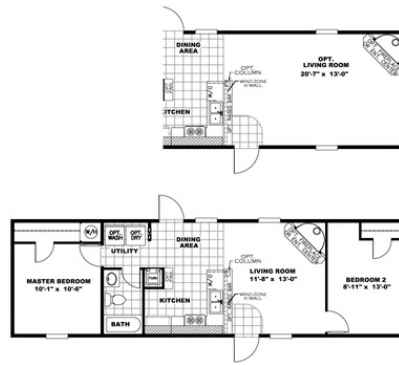

X-Treme Park Model Country Ridge Estates Fort Worth

Model number: 35XTM14462AH18

1 beds • 1 baths • 644 sq.ft. • 14' width • 46' depth

Our home building facilities invest in continuous product and process improvements. Plans, dimensions, features, materials, specifications and availability are subject to change without notice or obligation. Renderings and floor plans are representative likenesses of our homes and may differ from the actual homes. We invite you to tour a Home Center near you and inspect the highest value in quality housing available or call (817) 237-6706 to speak with a Home Consultant. Copyright 2017, CMH. All rights reserved.

MODEL # XTM14462A
DRAWING # 35S300
14' X 46' EXTREME

X-Treme Park Model Country Ridge Estates Fort Worth

Model number: 35XTM14462AH18

1 beds • 1 baths • 644 sq.ft. • 14' width • 46' depth

Our home building facilities invest in continuous product and process improvements. Plans, dimensions, features, materials, specifications and availability are subject to change without notice or obligation. Renderings and floor plans are representative likenesses of our homes and may differ from the actual homes. We invite you to tour a Home Center near you and inspect the highest value in quality housing available or call (817) 237-6706 to speak with a Home Consultant. Copyright 2017, CMH. All rights reserved.