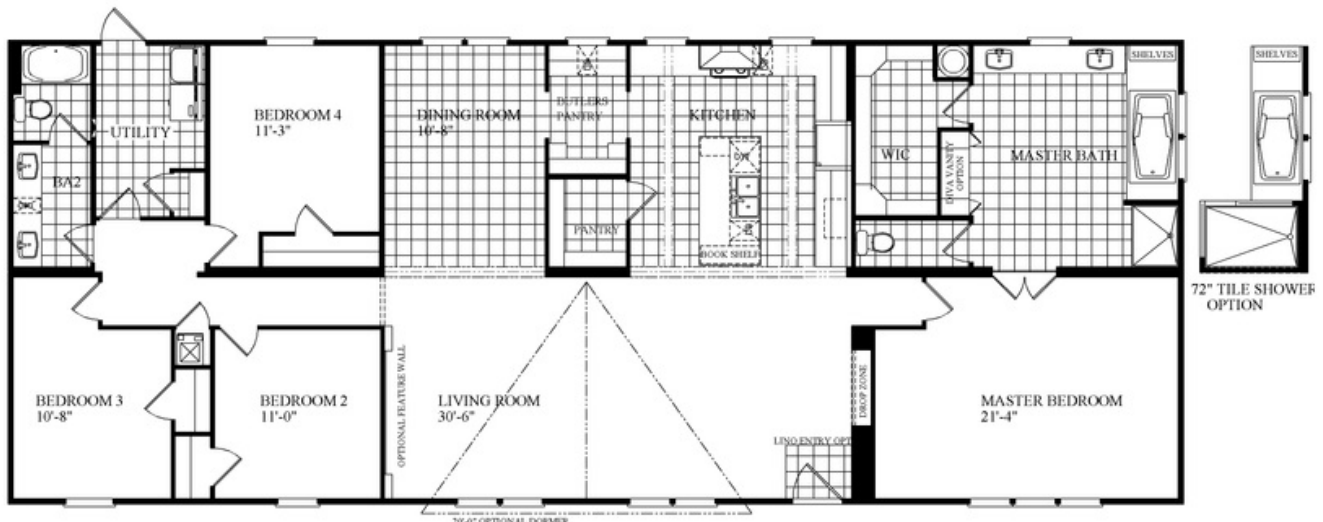

THE SWEETWATER

THE SWEETWATER Model number: 45TMA32764AH18S

4 beds • 2 baths • 2432 sq.ft. • 32' width • 76' depth

Our home building facilities invest in continuous product and process improvements. Plans, dimensions, features, materials, specifications and availability are subject to change without notice or obligation. Renderings and floor plans are representative likenesses of our homes and may differ from the actual homes. We invite you to tour a Home Center near you and inspect the highest value in quality housing available or call (817) 237-6706 to speak with a Home Consultant. Copyright 2017, CMH. All rights reserved.