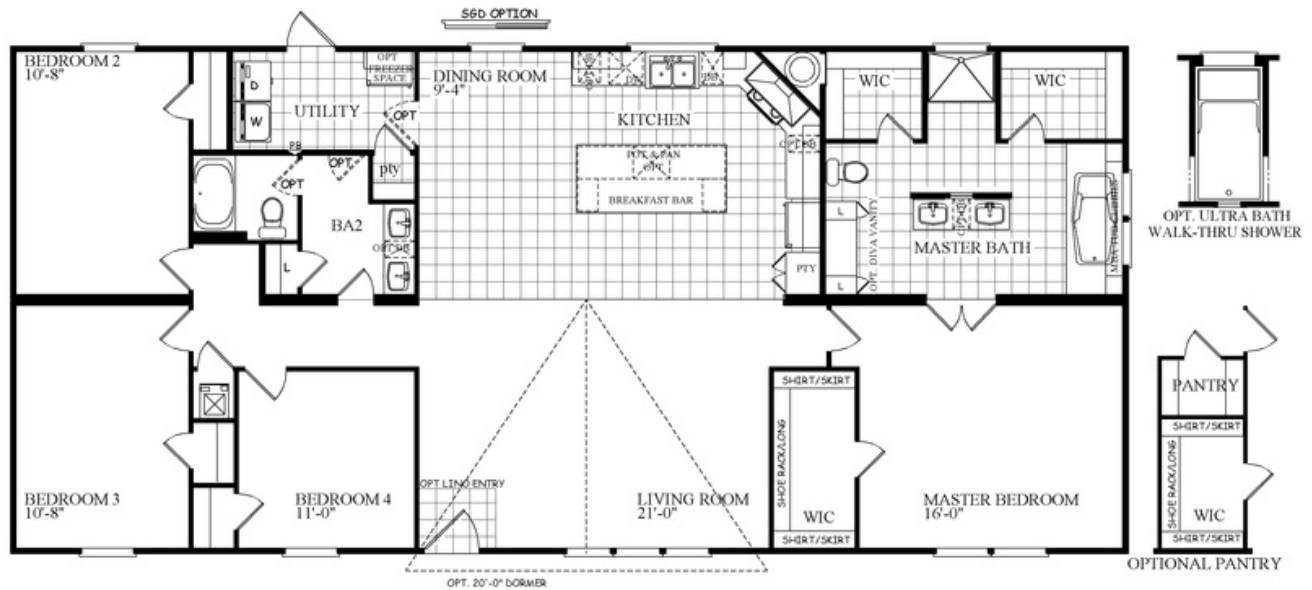

THE DRAKE

THE DRAKE

Model number: 45TFC32664AH18

4 beds • 2 baths • 2112 sq.ft. • 32' width • 66' depth

Our home building facilities invest in continuous product and process improvements. Plans, dimensions, features, materials, specifications and availability are subject to change without notice or obligation. Renderings and floor plans are representative likenesses of our homes and may differ from the actual homes. We invite you to tour a Home Center near you and inspect the highest value in quality housing available or call (817) 237-6706 to speak with a Home Consultant. Copyright 2017, CMH. All rights reserved.

THE DRAKE Model number: 45TFC32664AH18

4 beds • 2 baths • 2112 sq.ft. • 32' width • 66' depth

Our home building facilities invest in continuous product and process improvements. Plans, dimensions, features, materials, specifications and availability are subject to change without notice or obligation. Renderings and floor plans are representative likenesses of our homes and may differ from the actual homes. We invite you to tour a Home Center near you and inspect the highest value in quality housing available or call (817) 237-6706 to speak with a Home Consultant. Copyright 2017, CMH. All rights reserved.