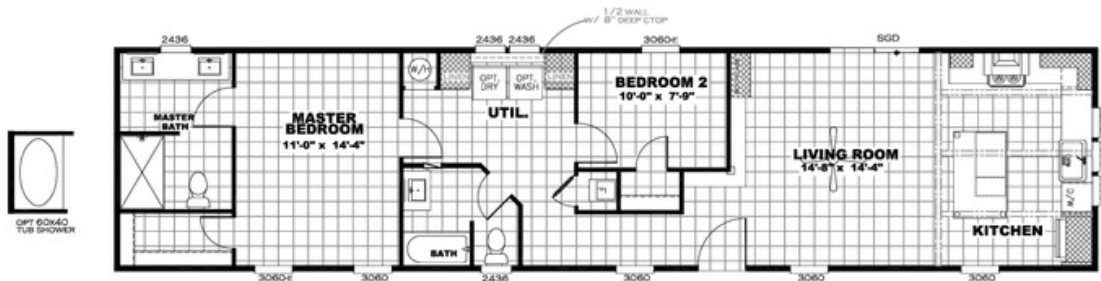

## INSPIRATION 16662A

Model number: 31INP16662AH20

**2 beds • 2 baths • 1056 sq.ft. • 16' width • 66' depth**

Our home building facilities invest in continuous product and process improvements. Plans, dimensions, features, materials, specifications and availability are subject to change without notice or obligation. Renderings and floor plans are representative likenesses of our homes and may differ from the actual homes. We invite you to tour a Home Center near you and inspect the highest value in quality housing available or call (817) 237-6706 to speak with a Home Consultant. Copyright 2017, CMH. All rights reserved.